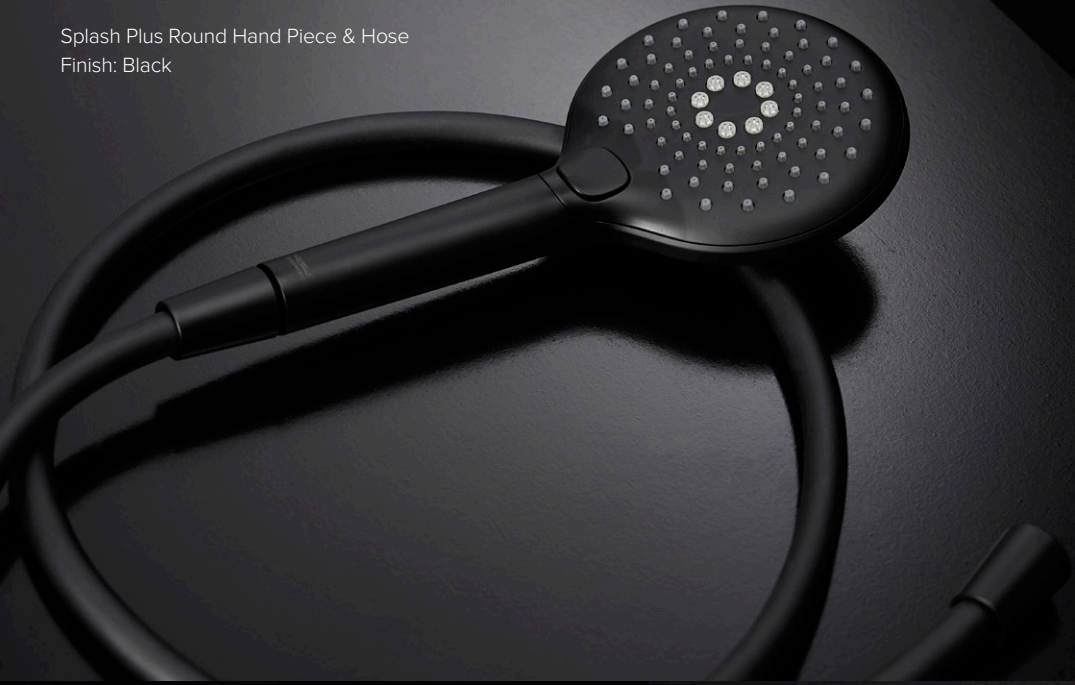

Splash Plus Round Hand Piece & Hose
Finish: Black