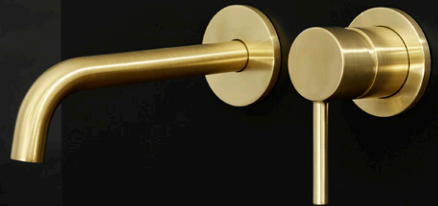

Flawless Finish

Effortless Control

*All guarantees are subject to terms and conditions and available at: robertson.co.nz/warranties

Uno Extended Height Basin Mixer
Finish: Black

Uno Wall Mounted Basin Mixer
Finish: Brushed Brass